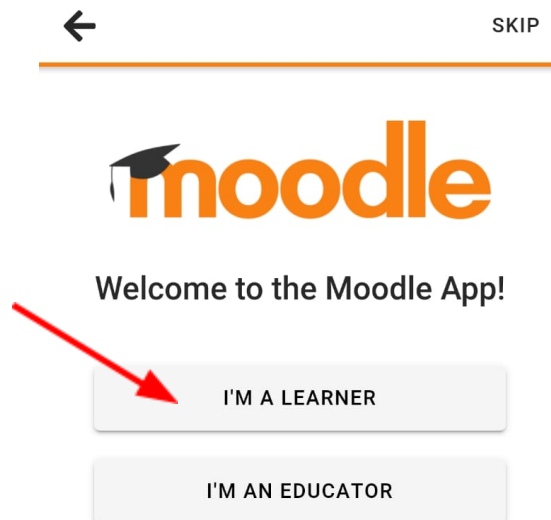

NUST – LMS

Moodle app

With the Moodle app, you can learn wherever you are, whenever you want, with these app features:

- Easily access course content - browse the content of your courses, even when offline
- Connect with course participants - quickly find and contact other people in your courses
- Keep up to date - receive instant notifications of messages and other events, such as assignment submissions
- Submit assignments - Upload images, audio, videos and other files from your mobile device
- Track your progress - View your grades, check completion progress in courses and browse your learning plans
- Complete activities anywhere, anytime - attempt quizzes, post in forums, play SCORM packages, edit wiki pages and more - both on and off-line

... and more!

To access your Moodle or MoodleCloud sites on your mobile devices, please ask your site administrator to enable mobile services.

See the [Moodle app documentation](#) and [Moodle app release notes](#) for all the latest information.

5. Open the Moodle app on your phone and select the option “I’M A LEARNER”.