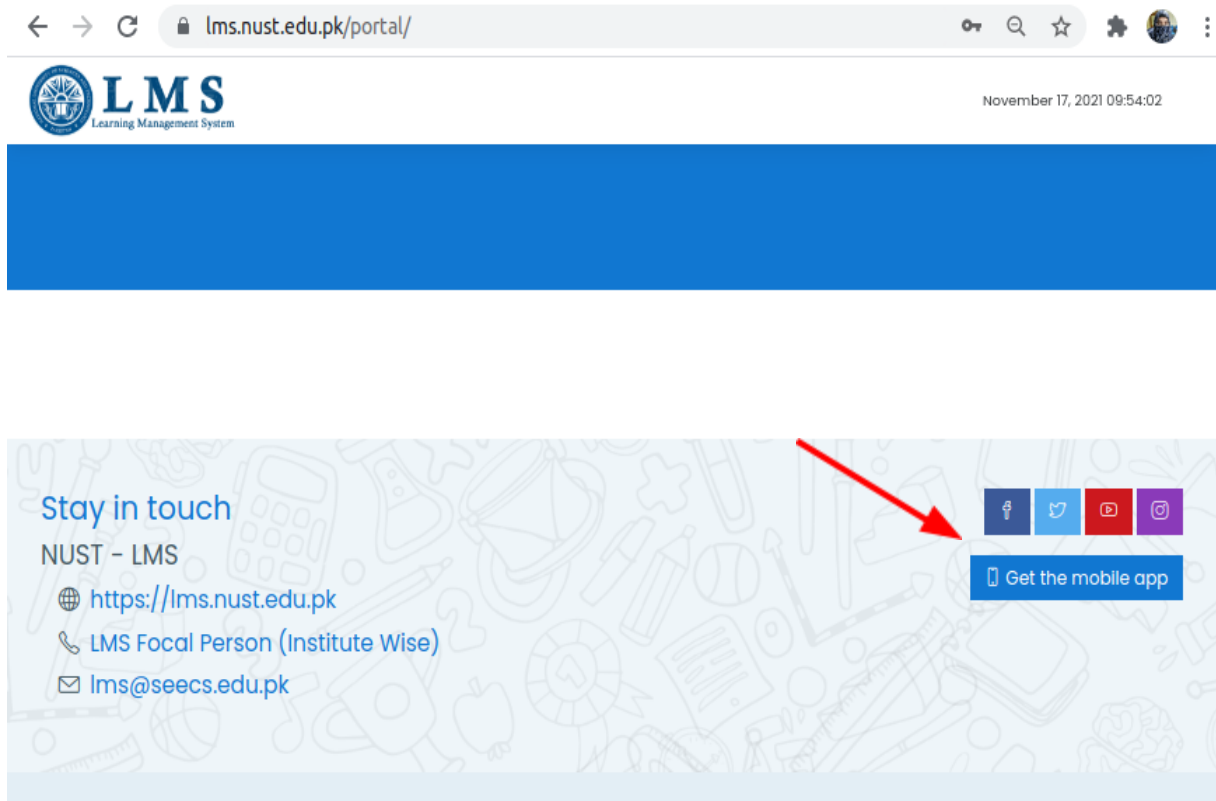

NUST – LMS

Install LMS App

NUST LMS is Moodle based learning management system. The official Moodle app can be installed from Google Playstore and Apple store.

Student View:

1. Access lms.nust.edu.pk/portal
2. Scroll down the page to find the “Get the mobile app” button.

3. Click on the desired app and install it on your phone.

NUST – LMS

Moodle app

With the Moodle app, you can learn wherever you are, whenever you want, with these app features:

- Easily access course content - browse the content of your courses, even when offline
- Connect with course participants - quickly find and contact other people in your courses
- Keep up to date - receive instant notifications of messages and other events, such as assignment submissions
- Submit assignments - Upload images, audio, videos and other files from your mobile device
- Track your progress - View your grades, check completion progress in courses and browse your learning plans
- Complete activities anywhere, anytime - attempt quizzes, post in forums, play SCORM packages, edit wiki pages and more - both on and off-line